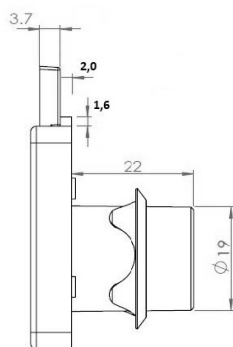

PRODUCT SHEET

Description:

Rim Lock M-850, $\varnothing 19 \times 22$ mm, Drawer, Black Anod., CK SISO, #J11

Item number:

14.01.067-9

Units	Box	Carton	HS Code	Barcode
Pcs.	12	192	8301300000	
				5704866499552