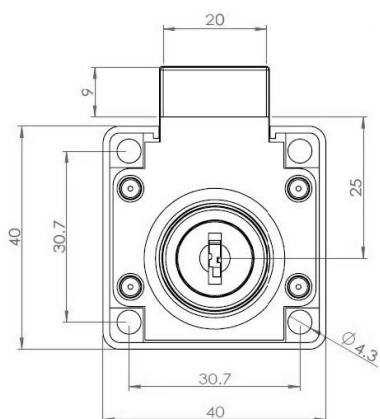

PRODUCT SHEET

Description:

Rim Lock M-850, $\varnothing 19 \times 22$ mm, Drawer, Black Anod., CK SISO, #J11

Item number:

14.01.067-9

Units	Box	Carton	HS Code	Barcode
Pcs.	12	192	8301300000	
				5704866499552