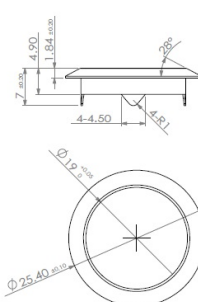

PRODUCT SHEET

Description:

Rim Lock M-850, $\varnothing 19 \times 22$ mm, Drawer, Black Anod., CK SISO, #J11

Item number:

14.01.067-9

Units	Box	Carton	HS Code	Barcode
Pcs.	12	192	8301300000	
				5704866499552